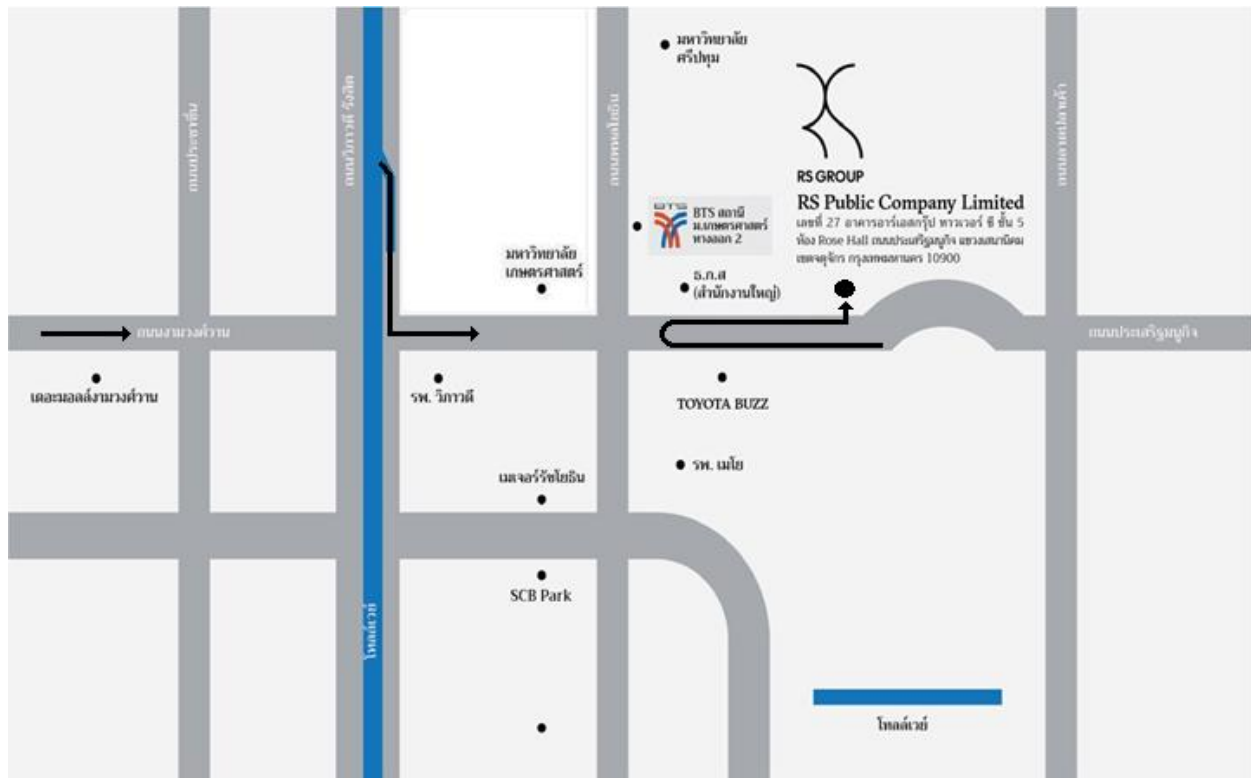

## Map of Meeting Venue and Shuttle Van Pick-Up Point

 จุดบริการรถรับ-ส่งผู้ถือหุ้น  
BTS สถานี.เกษตรศาสตร์ ทางออก 2

### Meeting Venue

27 RS Group Bldg., Tower C, 5<sup>th</sup> Floor, Rose Hall Room, Prasert-Manukitch Road, Sena Nikhom, Chatuchak, Bangkok 10900

### Shuttle Van Pick-Up Point

The Company has arranged shuttle van service which will depart from BTS, Kasetsart University Station (Exit 2) from 8.00 a.m. until 10.00 a.m. and from the Meeting Venue to the BTS, Kasetsart University Station after the meeting has ended.